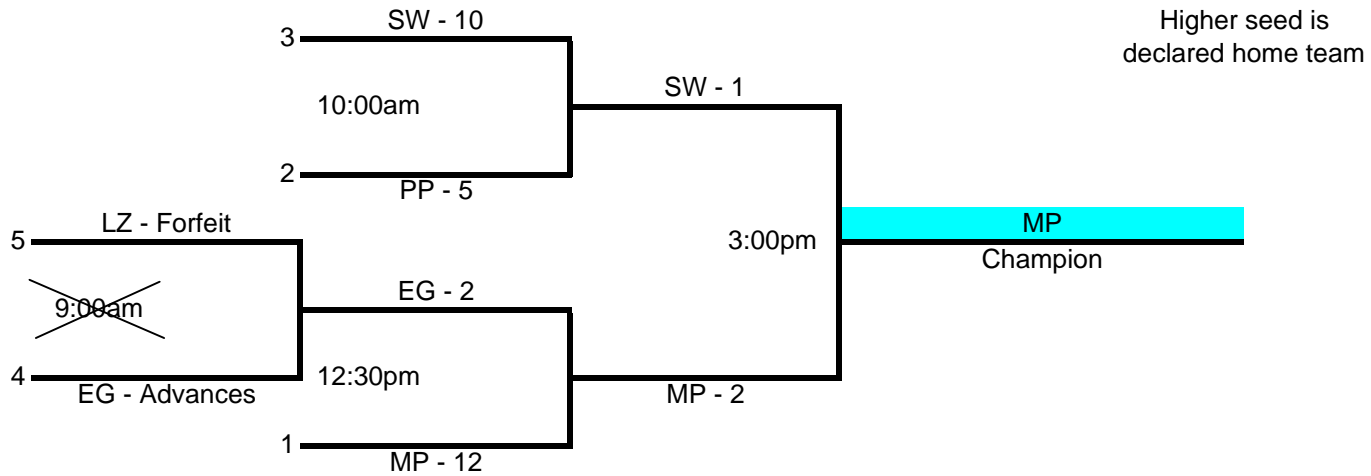

Drive Performance Instructional Fall League Championship Bracket

Sunday, October 11, 2009 -- Heritage Park Field 1 (Weather Permitting)

16U Softball

Team Name

- Seed #1 MP - Mt. Prospect Power (Menelle)
- Seed #2 PP - Mt. Prospect Power
- Seed #3 SW - Shockwave
- Seed #4 EG - Elk Grove Eclipse
- Seed #5 LZ - Lake Zurich - FORFEIT