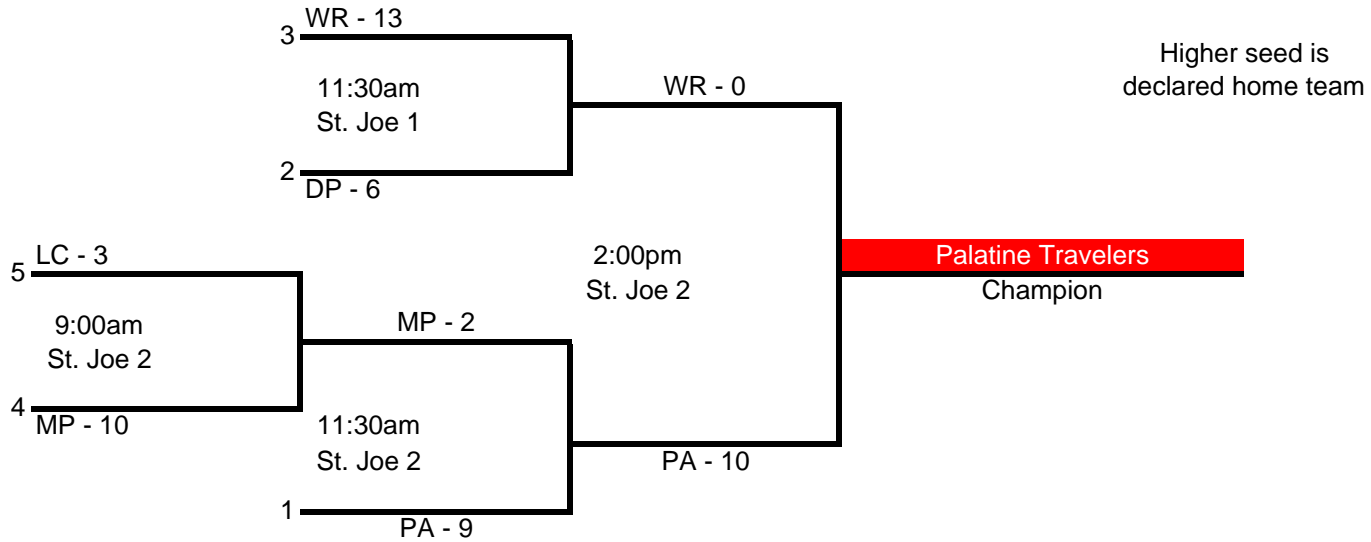

Drive Performance Instructional Fall League Championship Bracket

Sunday, October 4, 2009 -- St. Joe 1 & 2 (Weather Permitting)

12U Baseball

Team Name

- Seed #1 **PA - Palatine Travelers**
- Seed #2 DP - Desplaines Crushers
- Seed #3 WR - Waukegan Raiders
- Seed #4 MP - Mt. Prospect Mountaineers
- Seed #5 LC - Lake County Sidewinders