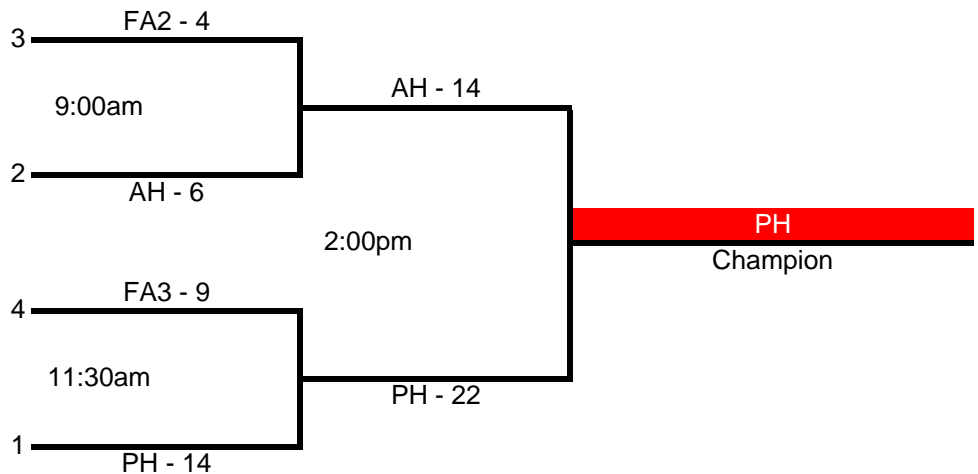

Drive Performance Instructional Fall League Championship Bracket

Sunday, October 11, 2009 -- Heritage Park Field 3 (Weather Permitting)

11U Baseball

Higher seed is declared home team

Team Name

- Seed #1 PH - Prospect Heights
- Seed #2 AH - Arlington Heights
- Seed #3 FA2 - Team Drive Performance 2
- Seed #4 FA3 - Team Drive Performance 3