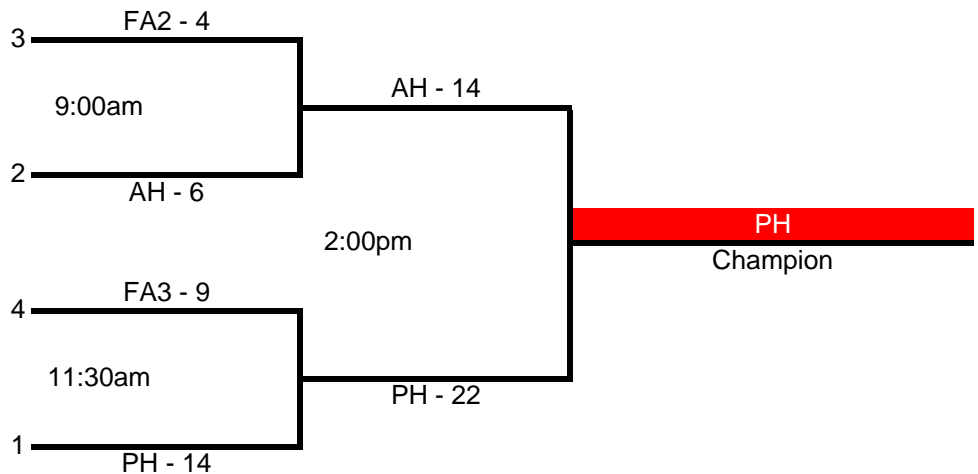

# Drive Performance Instructional Fall League Championship Bracket

Sunday, October 11, 2009 -- Heritage Park Field 3 (Weather Permitting)

## 11U Baseball

Higher seed is declared home team

Team Name

- Seed #1 PH - Prospect Heights
- Seed #2 AH - Arlington Heights
- Seed #3 FA2 - Team Drive Performance 2
- Seed #4 FA3 - Team Drive Performance 3