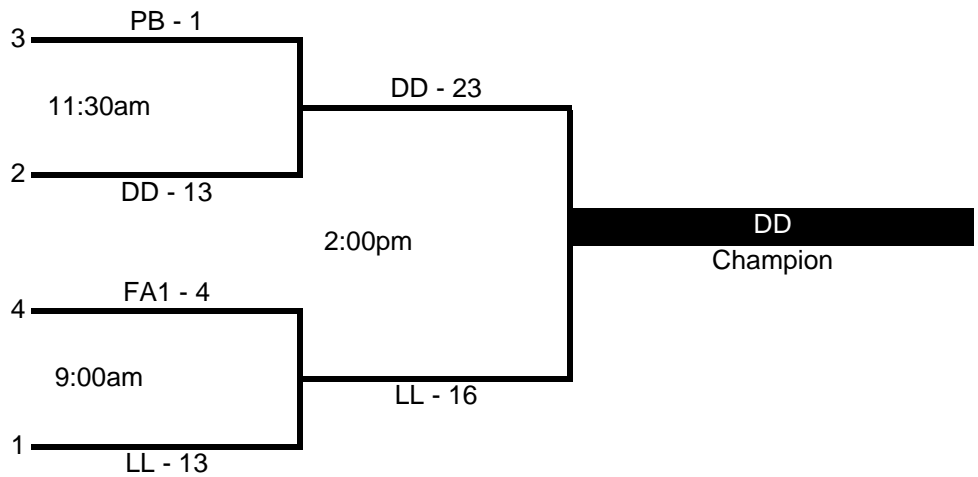

Drive Performance Instructional Fall League Championship Bracket

Sunday, October 11, 2009 -- Heritage Park Field 2 (Weather Permitting)

10U Baseball

Higher seed is declared home team

Team Name

- Seed #1 LL - Leprechaun Legion
- Seed #2 DD - Denego's on Dundee
- Seed #3 PB - Palatine Dirt Dogs
- Seed #4 FA1 - Team Drive Performance